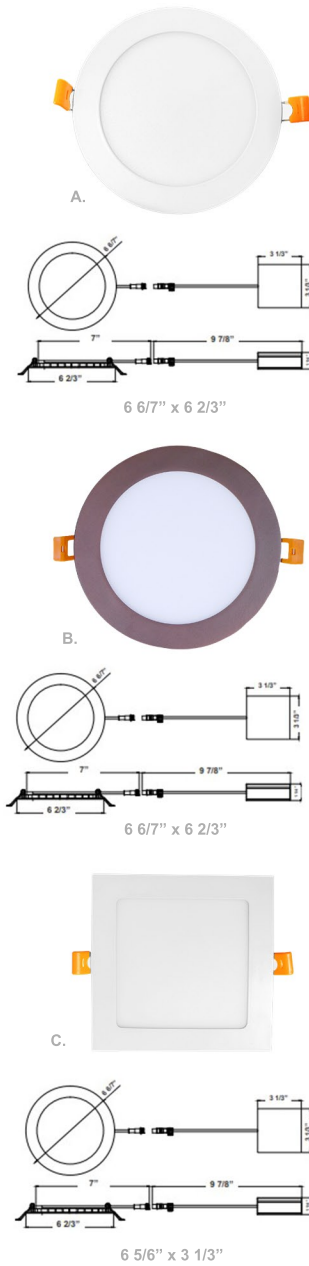

# 6" Ultra Slim Round & Square Recessed Lights

Catalog No.	Fig.
RSL6-MCT5	A.
RSL6-MCT5-ORB	B.
SSL6-MCT5	C.

## Wattage

9W

## Voltage Input

120V AC